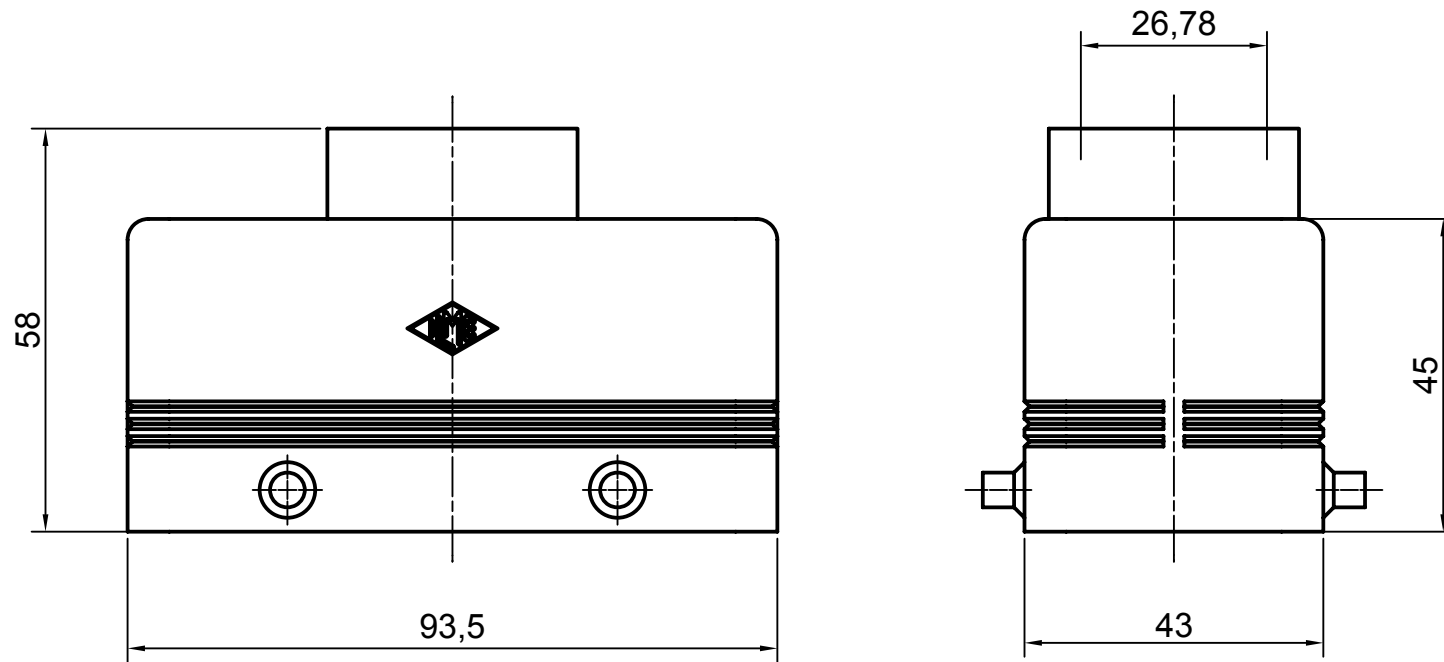

Diritti riservati

All rights reserved

Date 10.01.2007	CMV 06	Scale	
Sign.	hood top entry PG21 ins.	1:1	